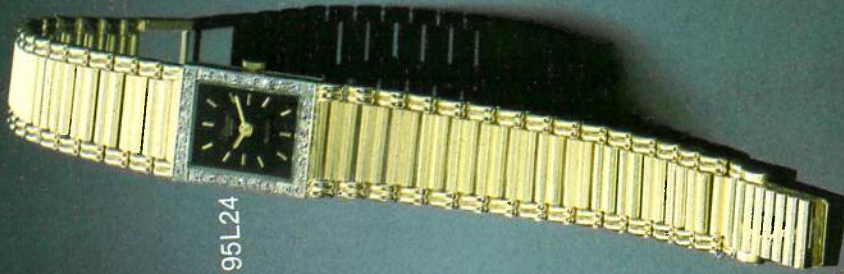

95L24

95M04

95L23

95M03