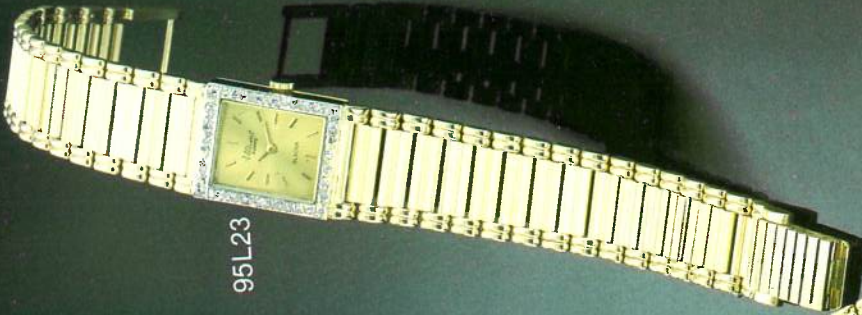

95L24

95M04

95L23

95M03